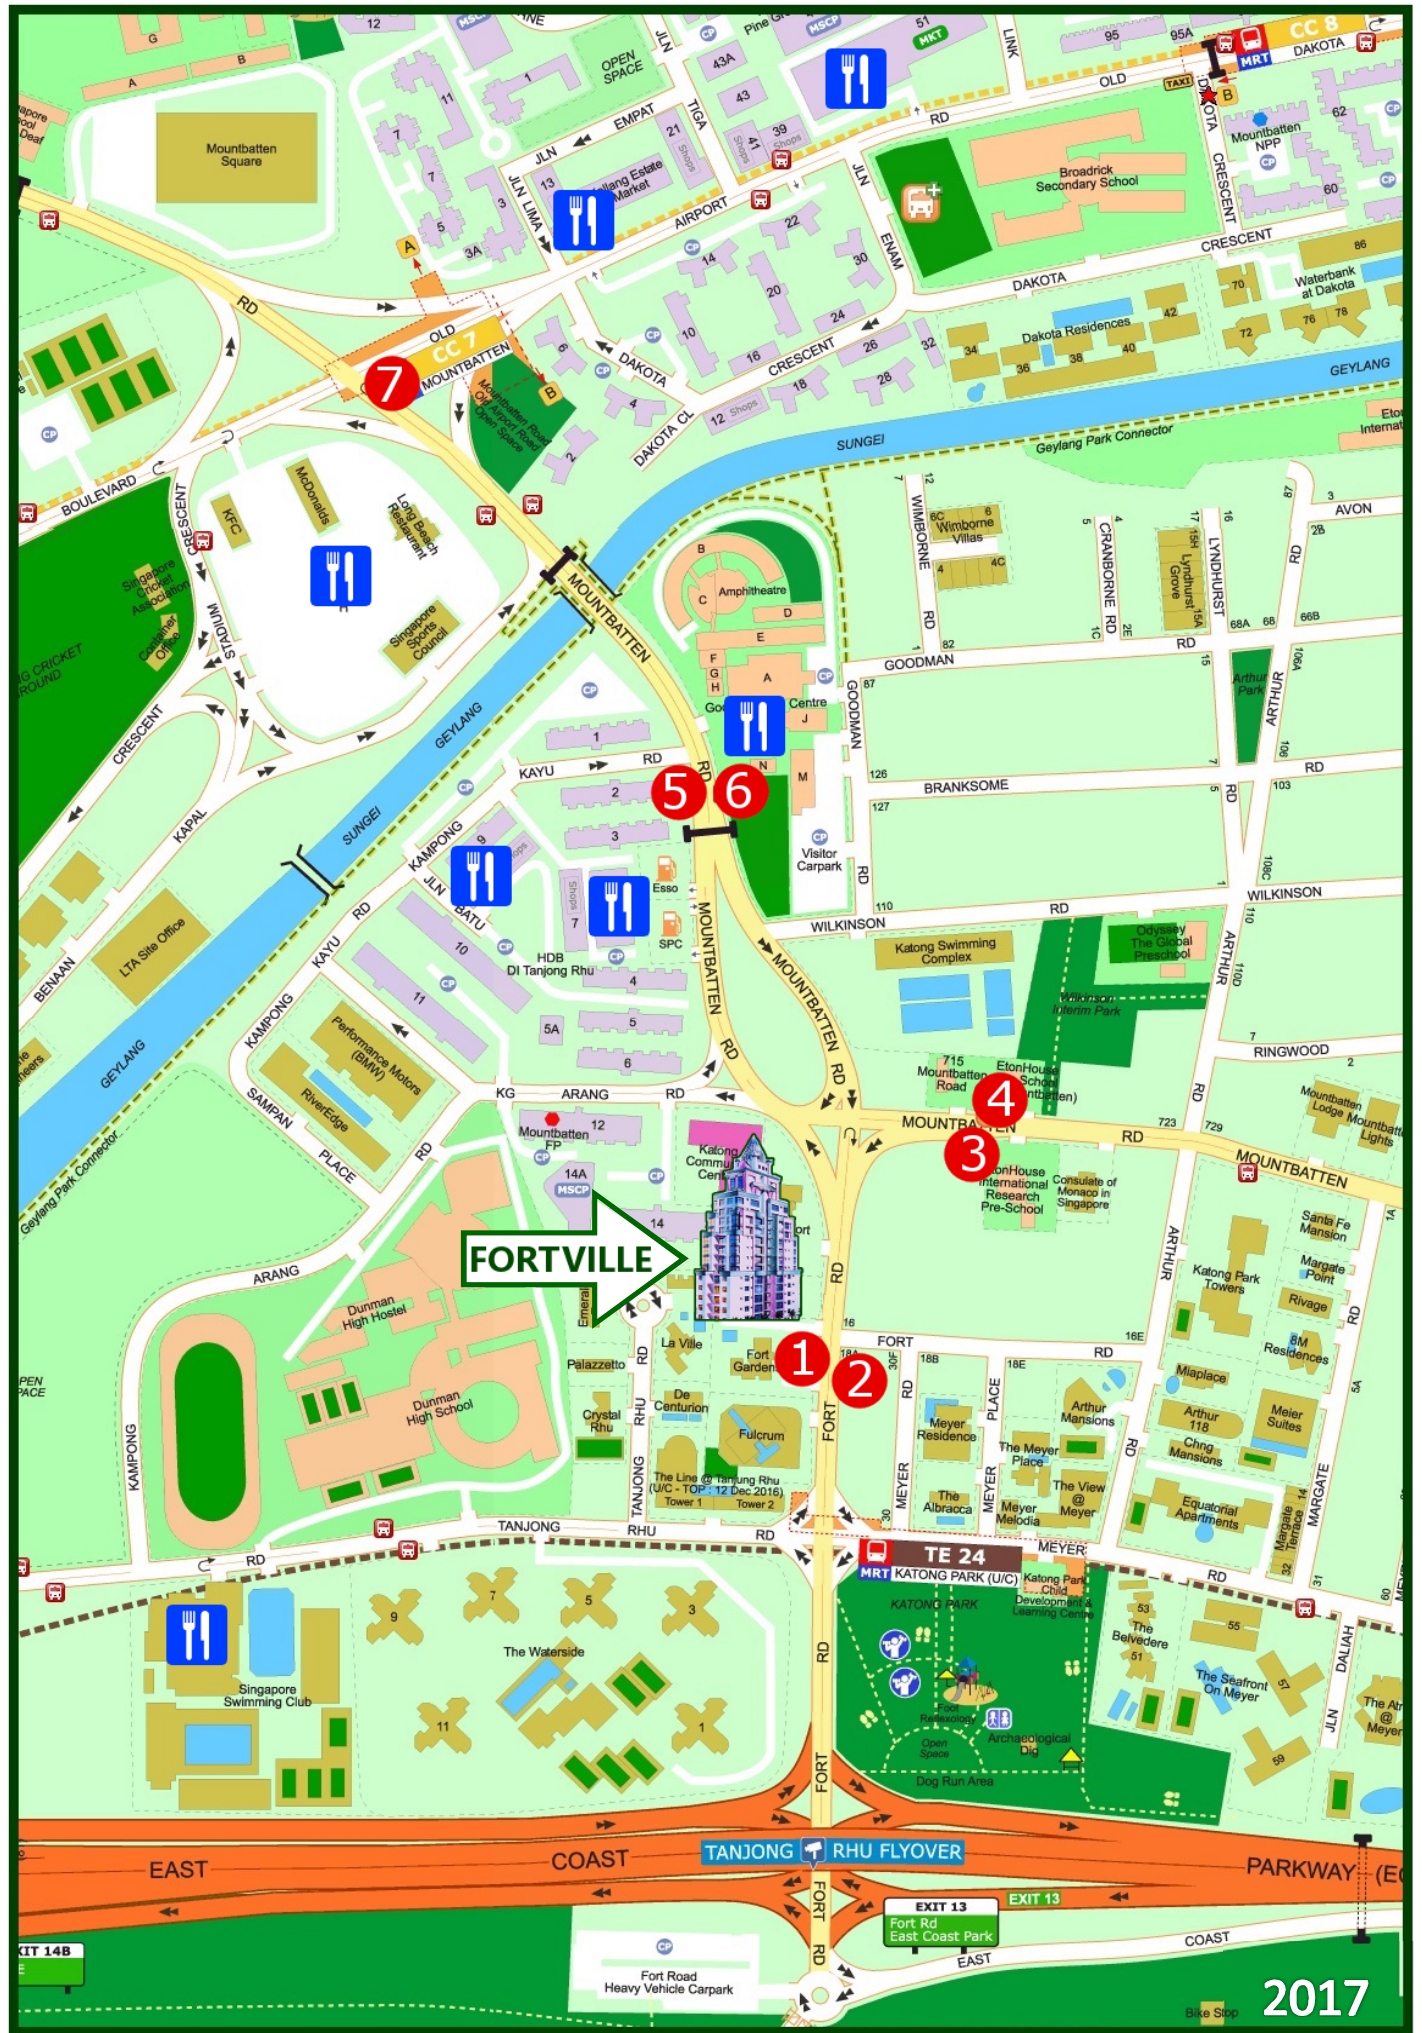

## Public Transport Services Guide

Destination	Bus Service #	Bus Stop #
I12 Katong Mall	12, 14	4, 6
Bugis Street	12	3, 5
China Town	12	3, 5
Clarke Quay	12	3, 5
Collyer Quay	196	3, 5
EastCoast Park (Weekends/Public Holidays Only)	401	2
ICA Building	12	3, 5
Mapletree Business City	30	2
Old Airport Food Centre	30	1
Orchard Road	14	3, 5
Parkway Parade	196	4
Raffles Quay	196	3, 5
Shenton Way	196	3, 5
Singapore Swimming Club	158	2
Suntec City	14, 196	3, 5
Vivo City	30	2

Destination	Bus Service #	Bus Stop #
Aljunied MRT Station	158	1
China Town MRT Station	12	3, 5
City Hall MRT Station	14	3, 5
Clarke Quay MRT Station	12	3, 5
Dakota MRT Station	30	1
Harbour Front MRT Station	30	2
Kallang MRT Station	12	3, 5
Mountbatten MRT Station (10-12 minutes' walk)		7
Paya Lebar MRT Station	30	1

Note:

<sup>1</sup> EZ Link Cards (fare card) can be purchased at any MRT Passenger Services Offices, SingPost, and 7-Eleven outlets.